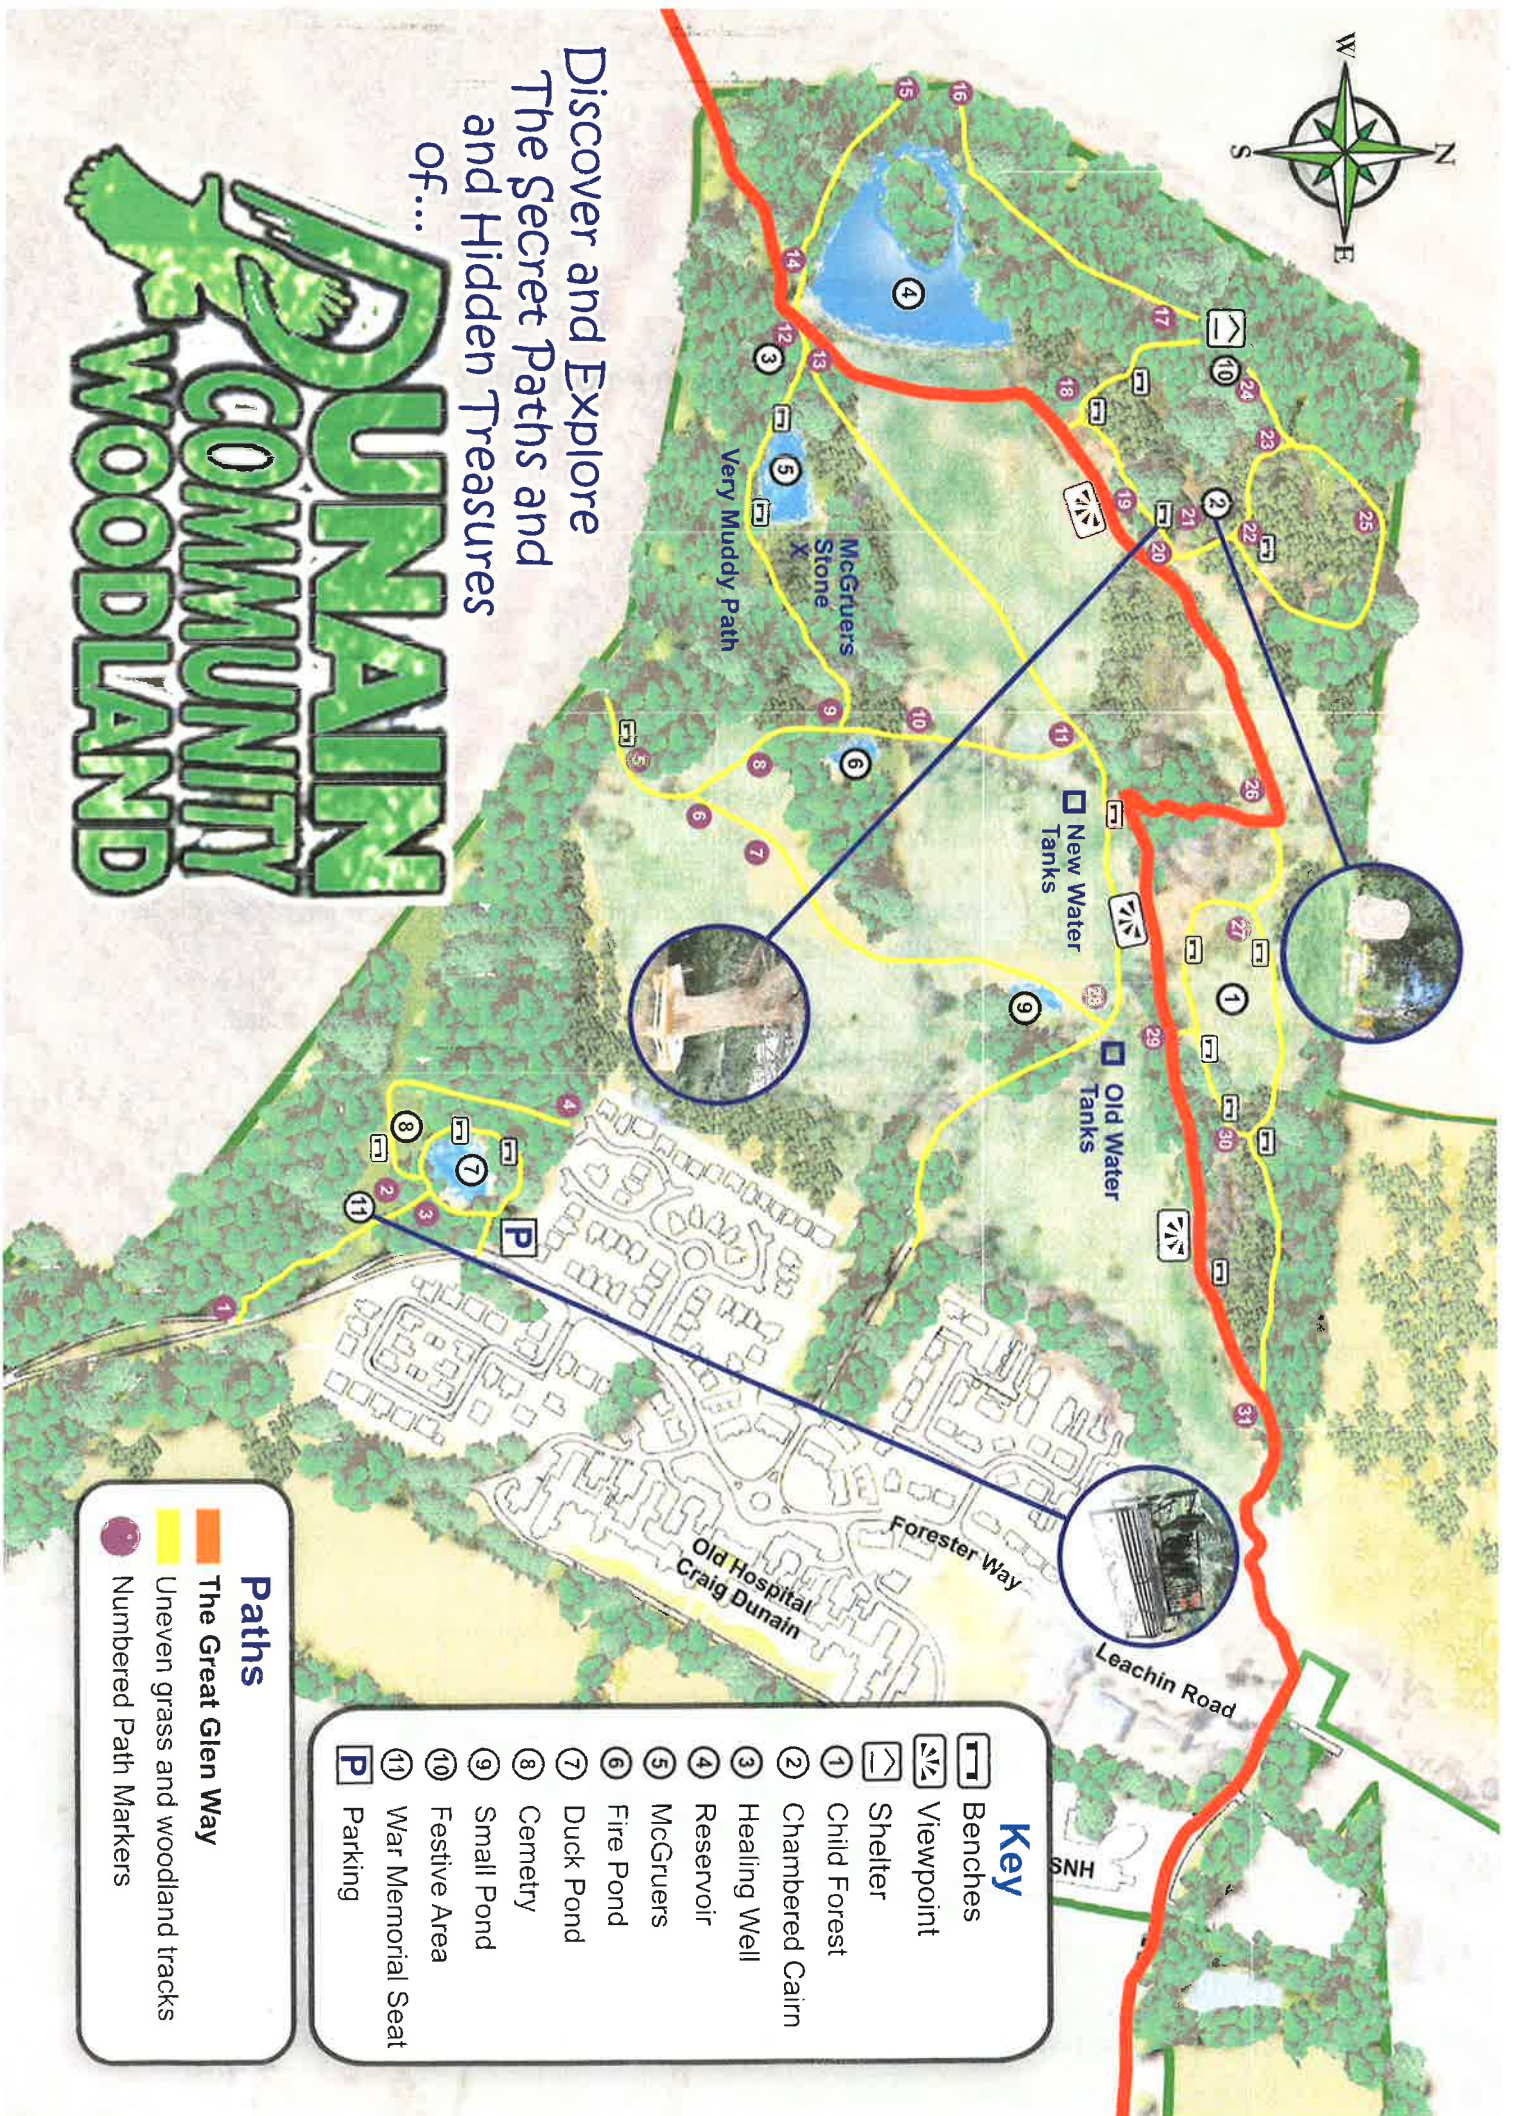

Discover and Explore
The Secret Paths and
and Hidden Treasures
Of...

DUNAIN COMMUNITY WOODLAND

Paths

-  The Great Glen Way
-  Uneven grass and woodland tracks
-  Numbered Path Markers

Key

-  Benches
-  Viewpoint
-  Shelter
-  Child Forest
-  Chambered Cairn
-  Healing Well
-  Reservoir
-  McGrugers
-  Fire Pond
-  Duck Pond
-  Cemetery
-  Small Pond
-  Festive Area
-  War Memorial Seat
-  Parking